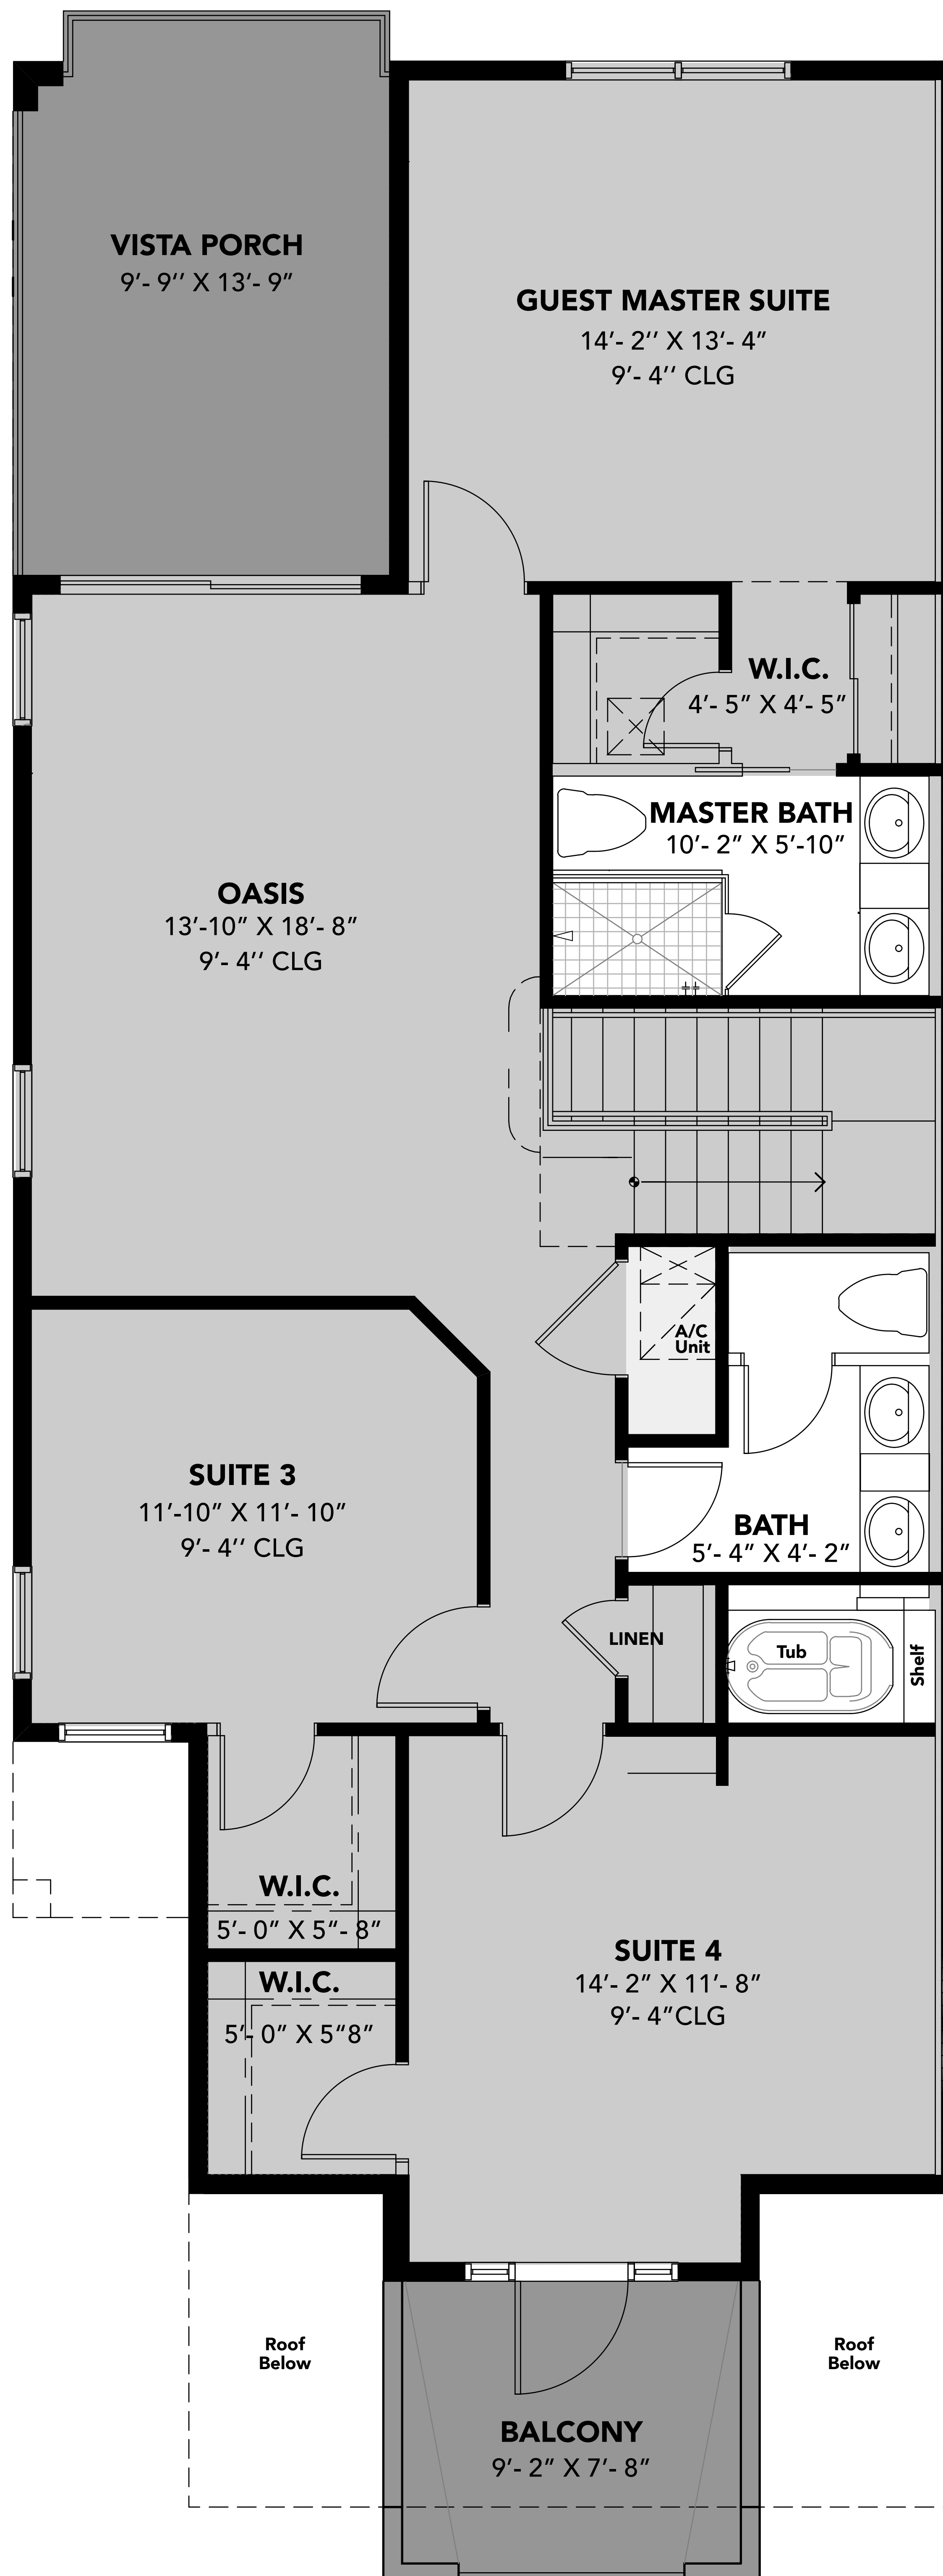

THE ISLES

AT VENETIAN BAY

**4 Bedroom/3.5 Bathroom
End Unit - 1st & 2nd Floor Master**

BARBADOS

FIRST FLOOR

Living	1,003
Covered (Non A/C)	563

TOTALS

Total A/C Area	2,197
Total Non A/C Area	791

SECOND FLOOR

Living	1,194
Covered (Non A/C)	228

Total Under Roof

2989

1ST FLOOR

2ND FLOOR

FIRST FLOOR BATH

2ND FLOOR MASTER

2ND FLOOR BATH