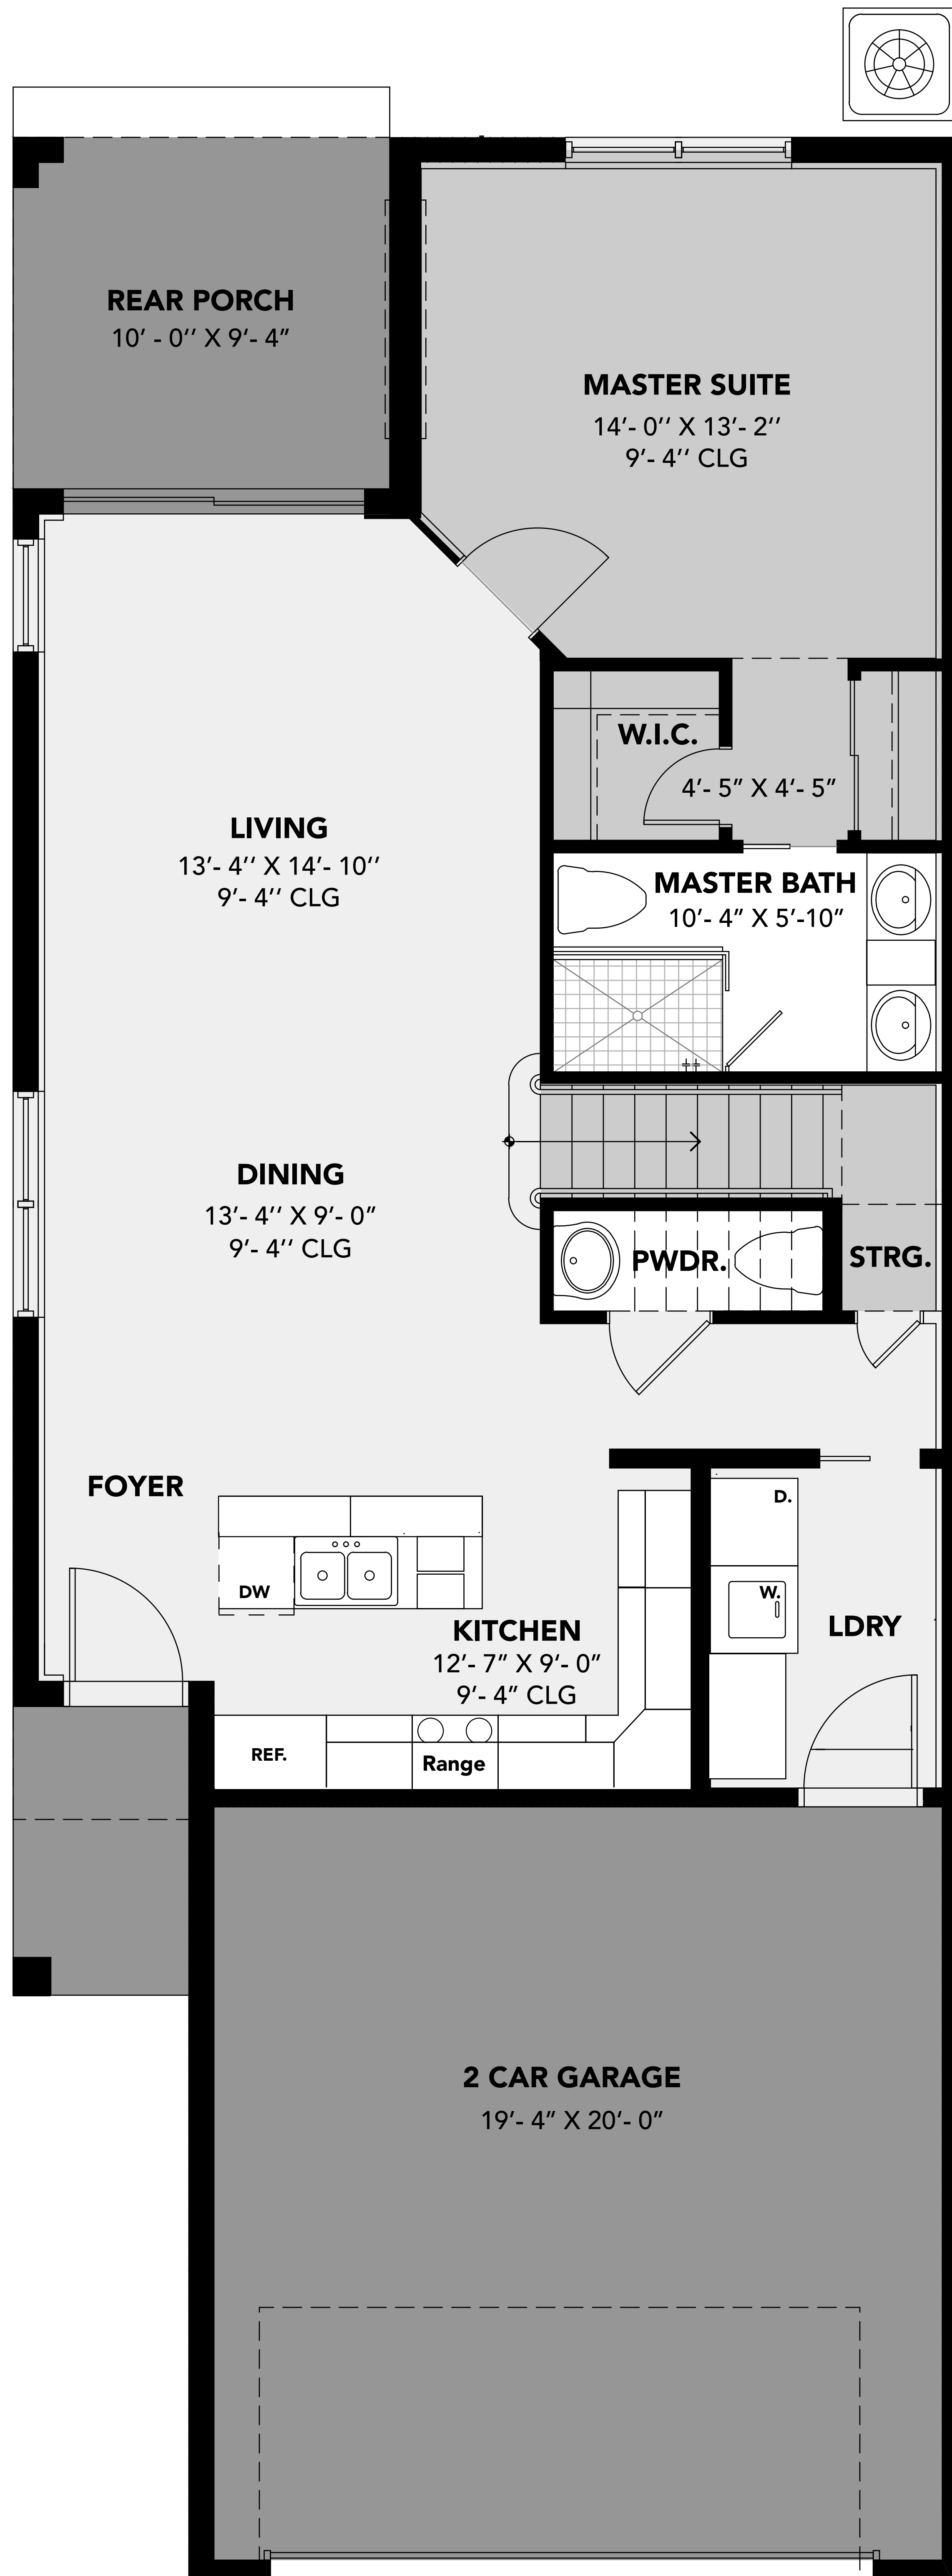

THE ISLES

AT VENETIAN BAY

**4 Bedroom/3.5 Bathroom
End Unit - 1st & 2nd Floor Master**

BARBADOS

FIRST FLOOR

Living	1,003
Covered (Non A/C)	563

TOTALS

Total A/C Area	2,197
Total Non A/C Area	791

SECOND FLOOR

Living	1,194
Covered (Non A/C)	228

Total Under Roof

2989

1ST FLOOR

2ND FLOOR

FIRST FLOOR BATH

2ND FLOOR MASTER

2ND FLOOR BATH