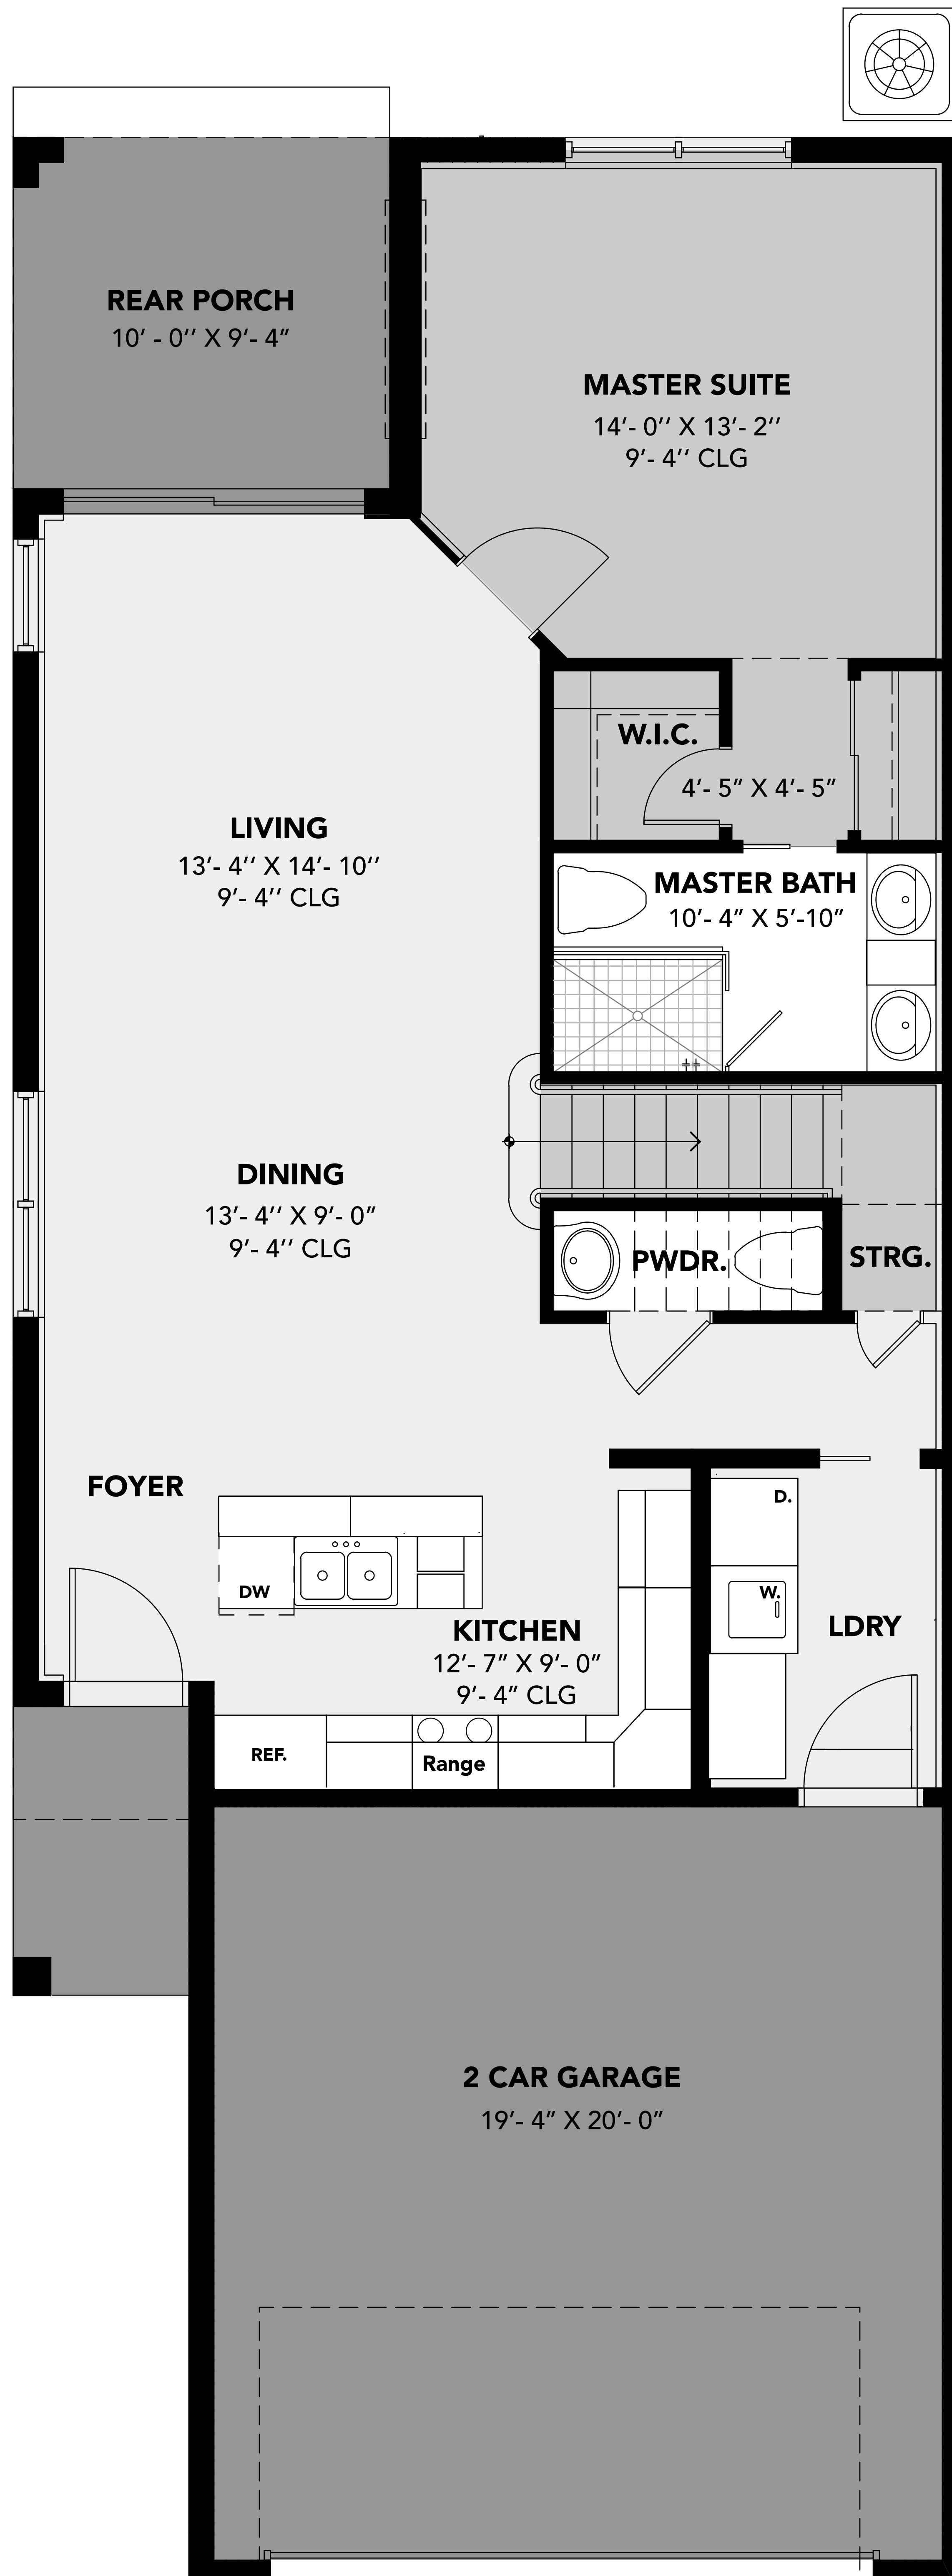

THE ISLES

AT VENETIAN BAY

**4 Bedroom/3.5 Bathroom
End Unit - 1st & 2nd Floor Master**

1ST FLOOR

BARBADOS

FIRST FLOOR

Living	1,003
Covered (Non A/C)	563

TOTALS

Total A/C Area	2,197
Total Non A/C Area	791

SECOND FLOOR

Living	1,194
Covered (Non A/C)	228

Total Under Roof

2989

2ND FLOOR