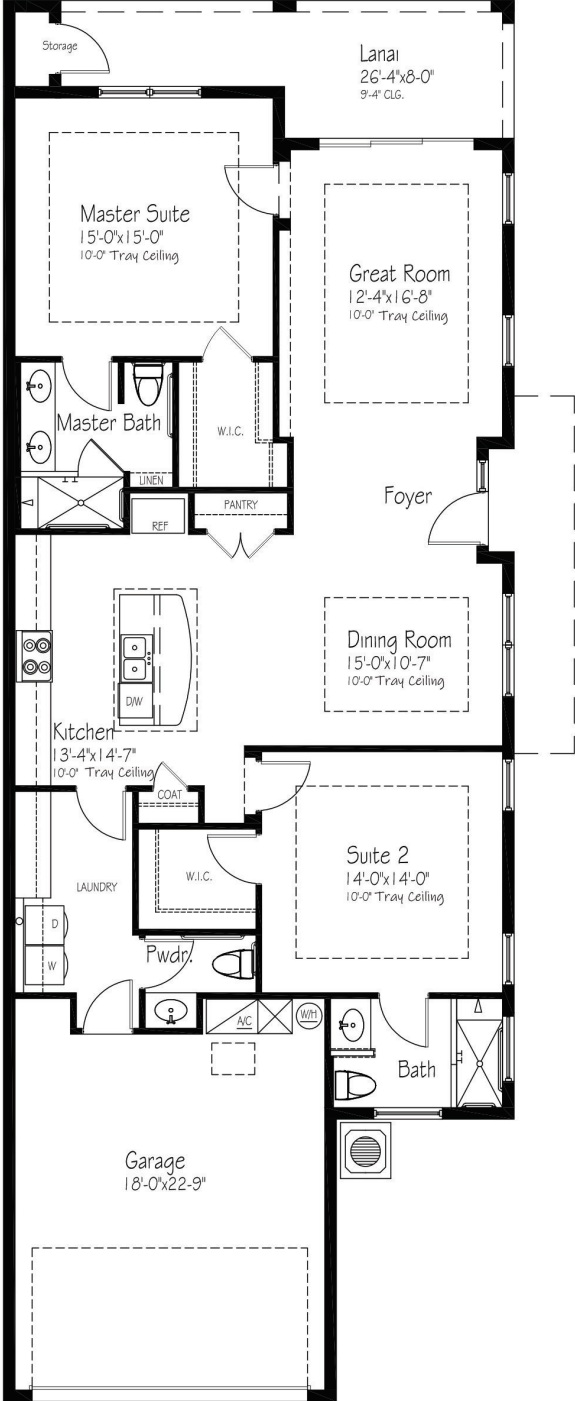

# THE DOGWOOD

## The Dogwood

1,632 Living  
411 Garage  
175 Lanai

The Dogwood is a side-entry Double Master, featuring two large Master Suites and private guest Powder Room.

<b>Bedrooms</b>	<b>2</b>
<b>Bathrooms</b>	<b>2.5</b>
<b>Car Garage</b>	<b>2</b>