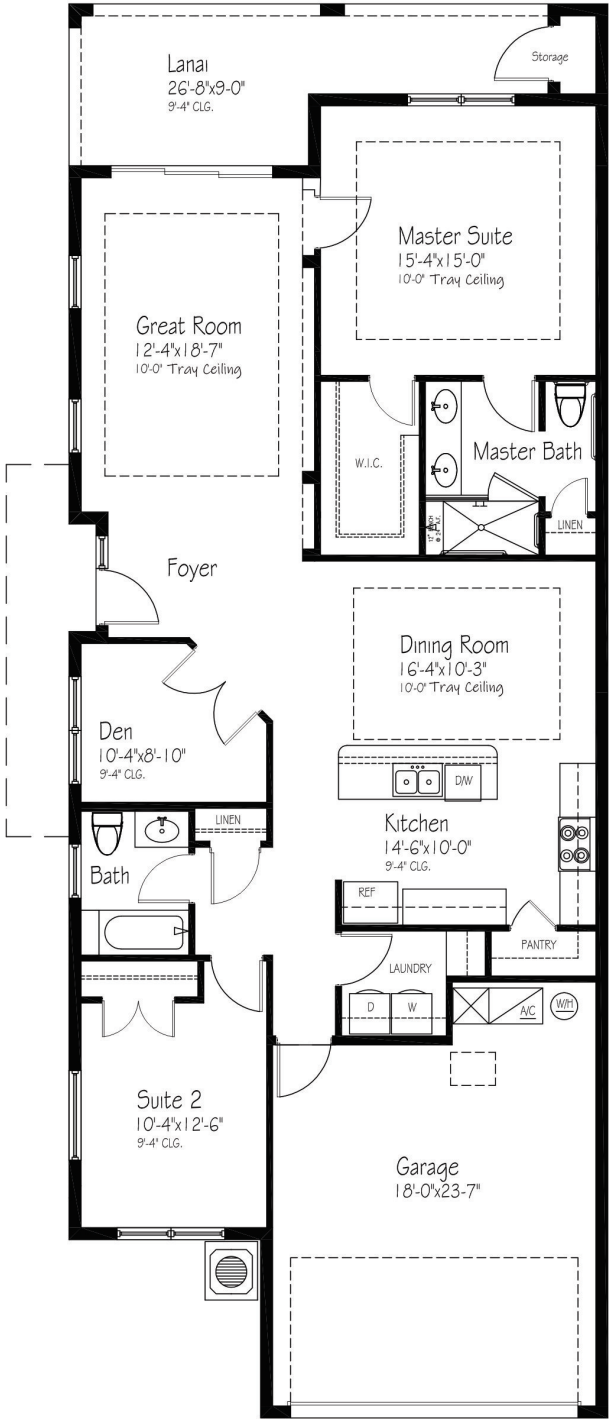

THE CHENILLE

The Chenille

1,603 Living
406 Garage
187 Lanai

The Chenille is the side-entry, 2 Bedroom + Den. Perfect for those looking for home office space or hobby room.

- Bedrooms** 2
- Bathrooms** 2
- Car Garage** 2
- Den** +

Plans are approximate and subject to change.
Please consult with your sales representative for further information.